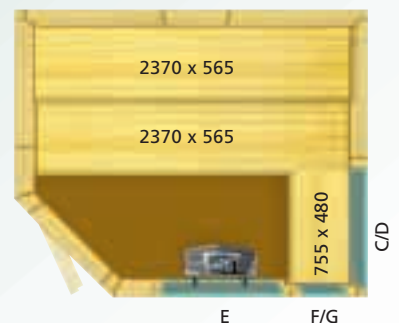

2520 GL Corner
2520 CED Corner
(203 x 255 cm)